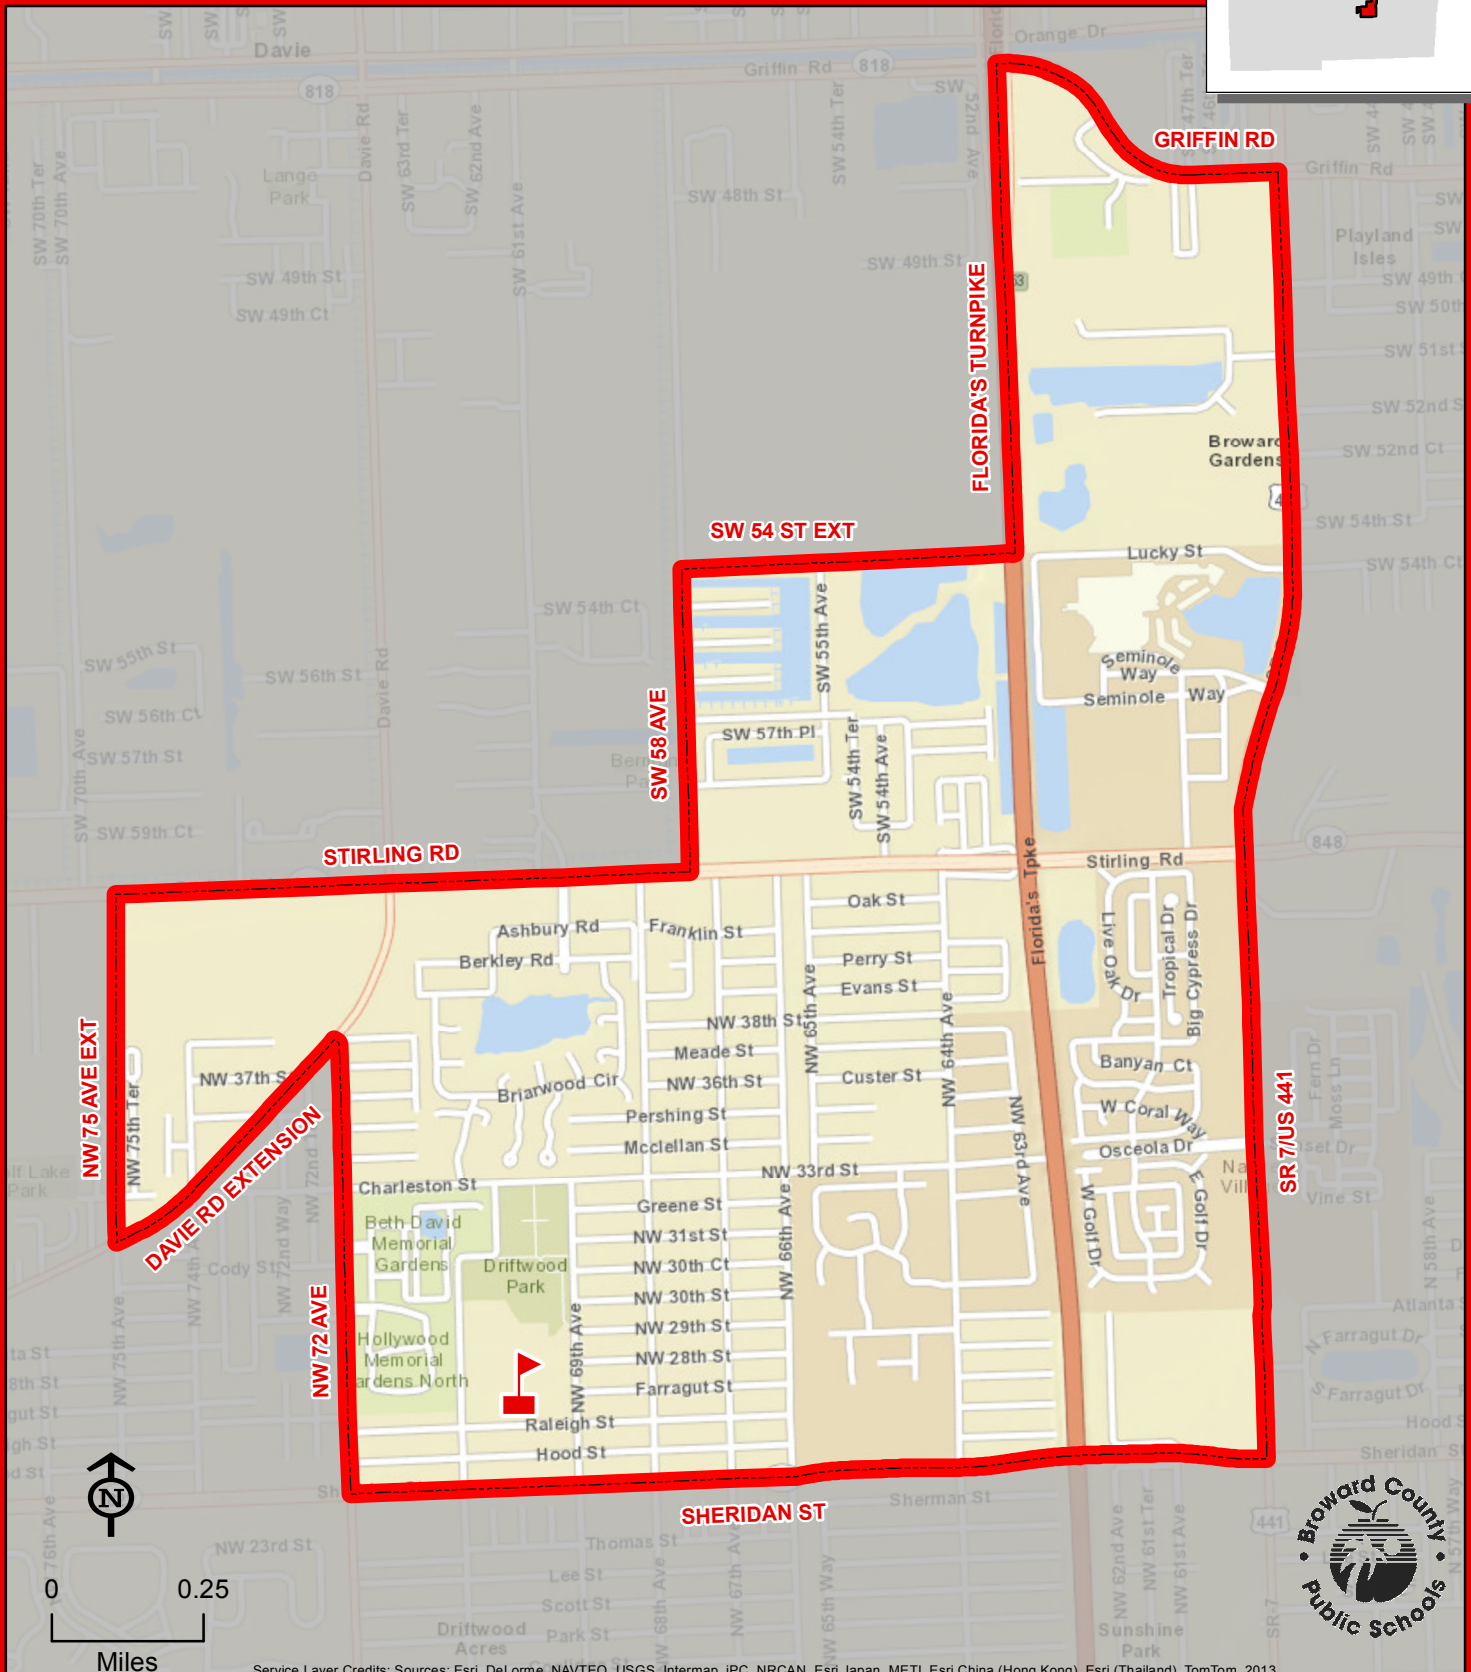

# DRIFTWOOD ELEMENTARY SCHOOL

2700 NW 69 AVENUE  
HOLLYWOOD, FLORIDA 33024  
754-323-5450

**DRIFTWOOD**

THIS MAP IS FOR CONCEPTUAL PURPOSES ONLY AND SHOULD NOT BE USED FOR LEGAL BOUNDARY DETERMINATIONS